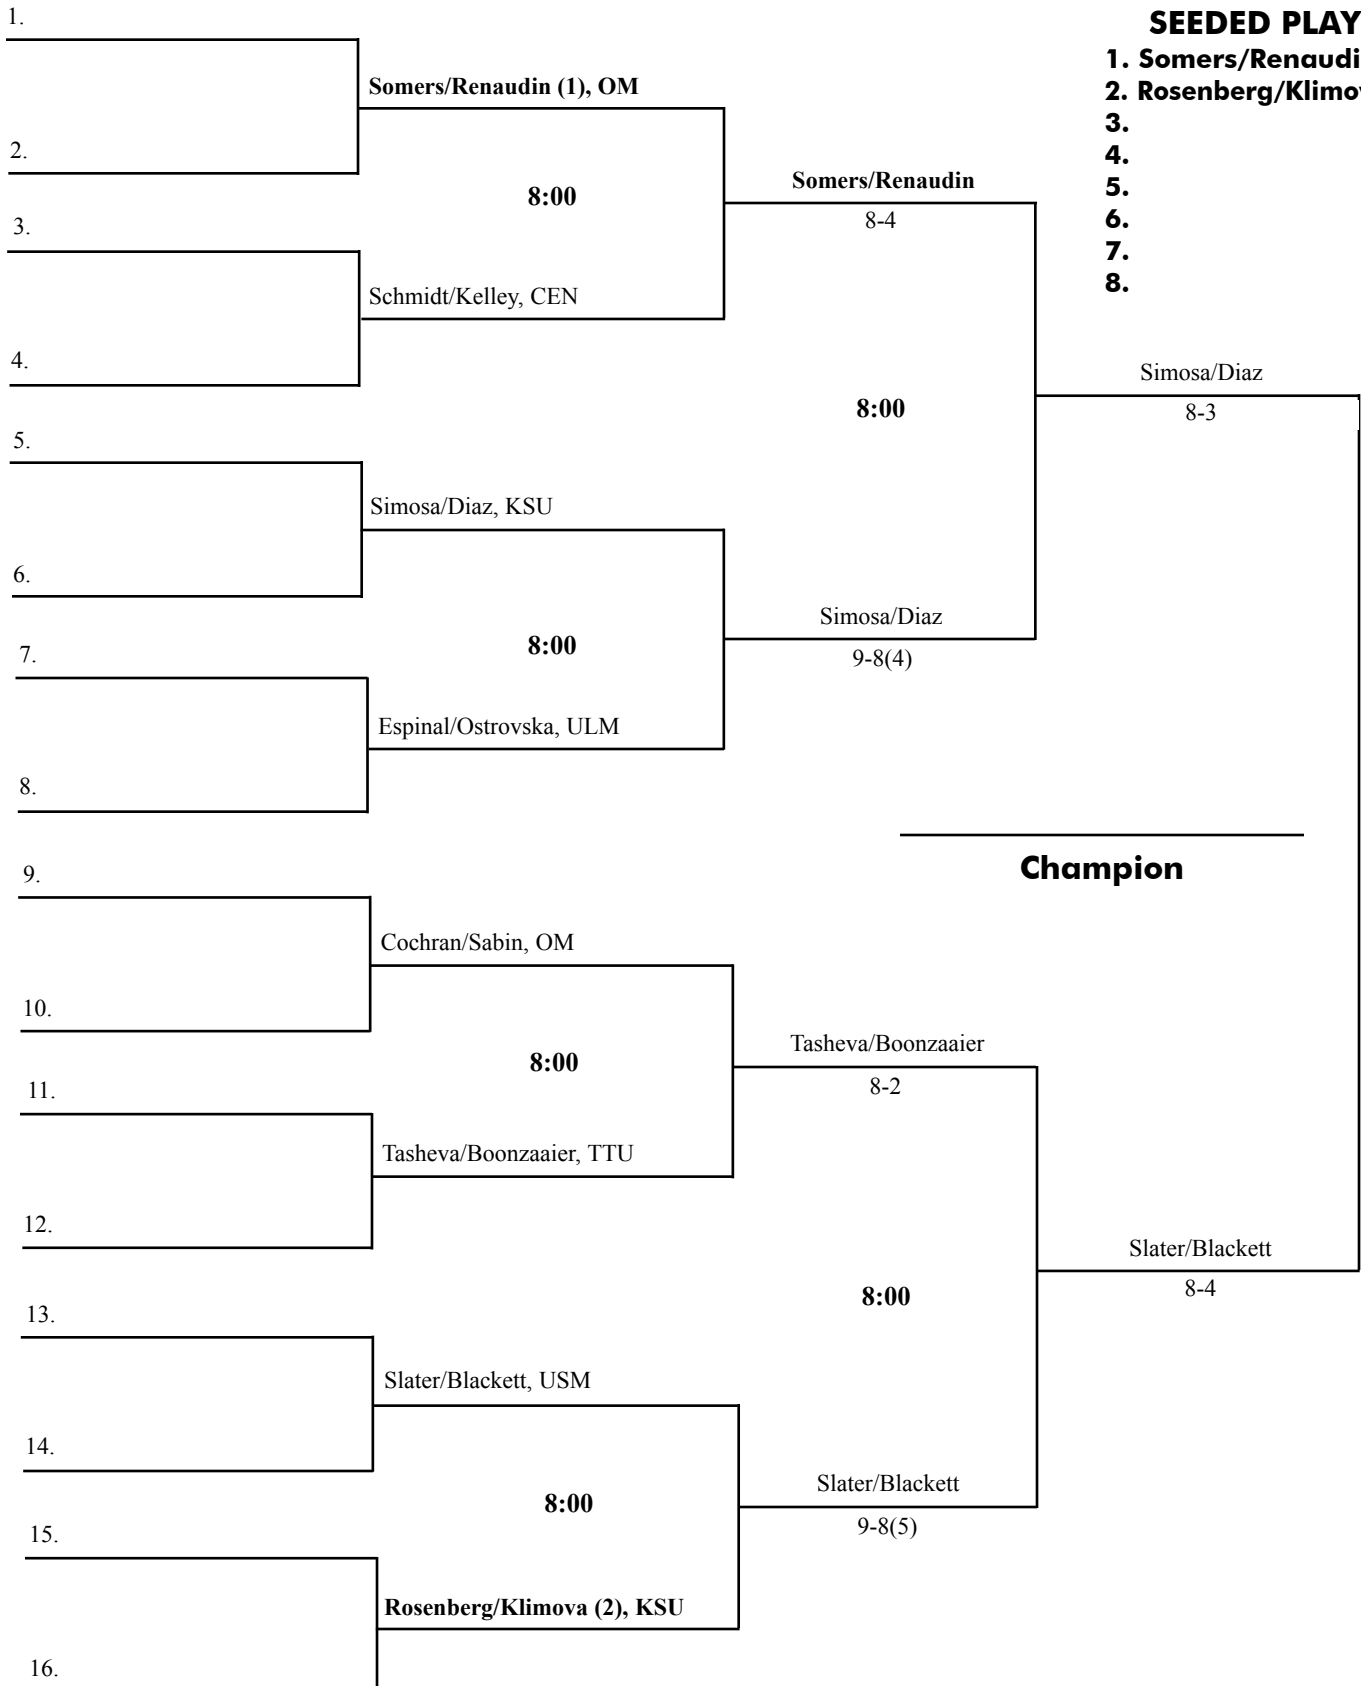

OLE MISS FALL TENNIS CLASSIC

BLUE DRAW DOUBLES

September 24-26 • Palmer/Salloum Tennis Center • Oxford, MS

FRIDAY

SATURDAY

SATURDAY