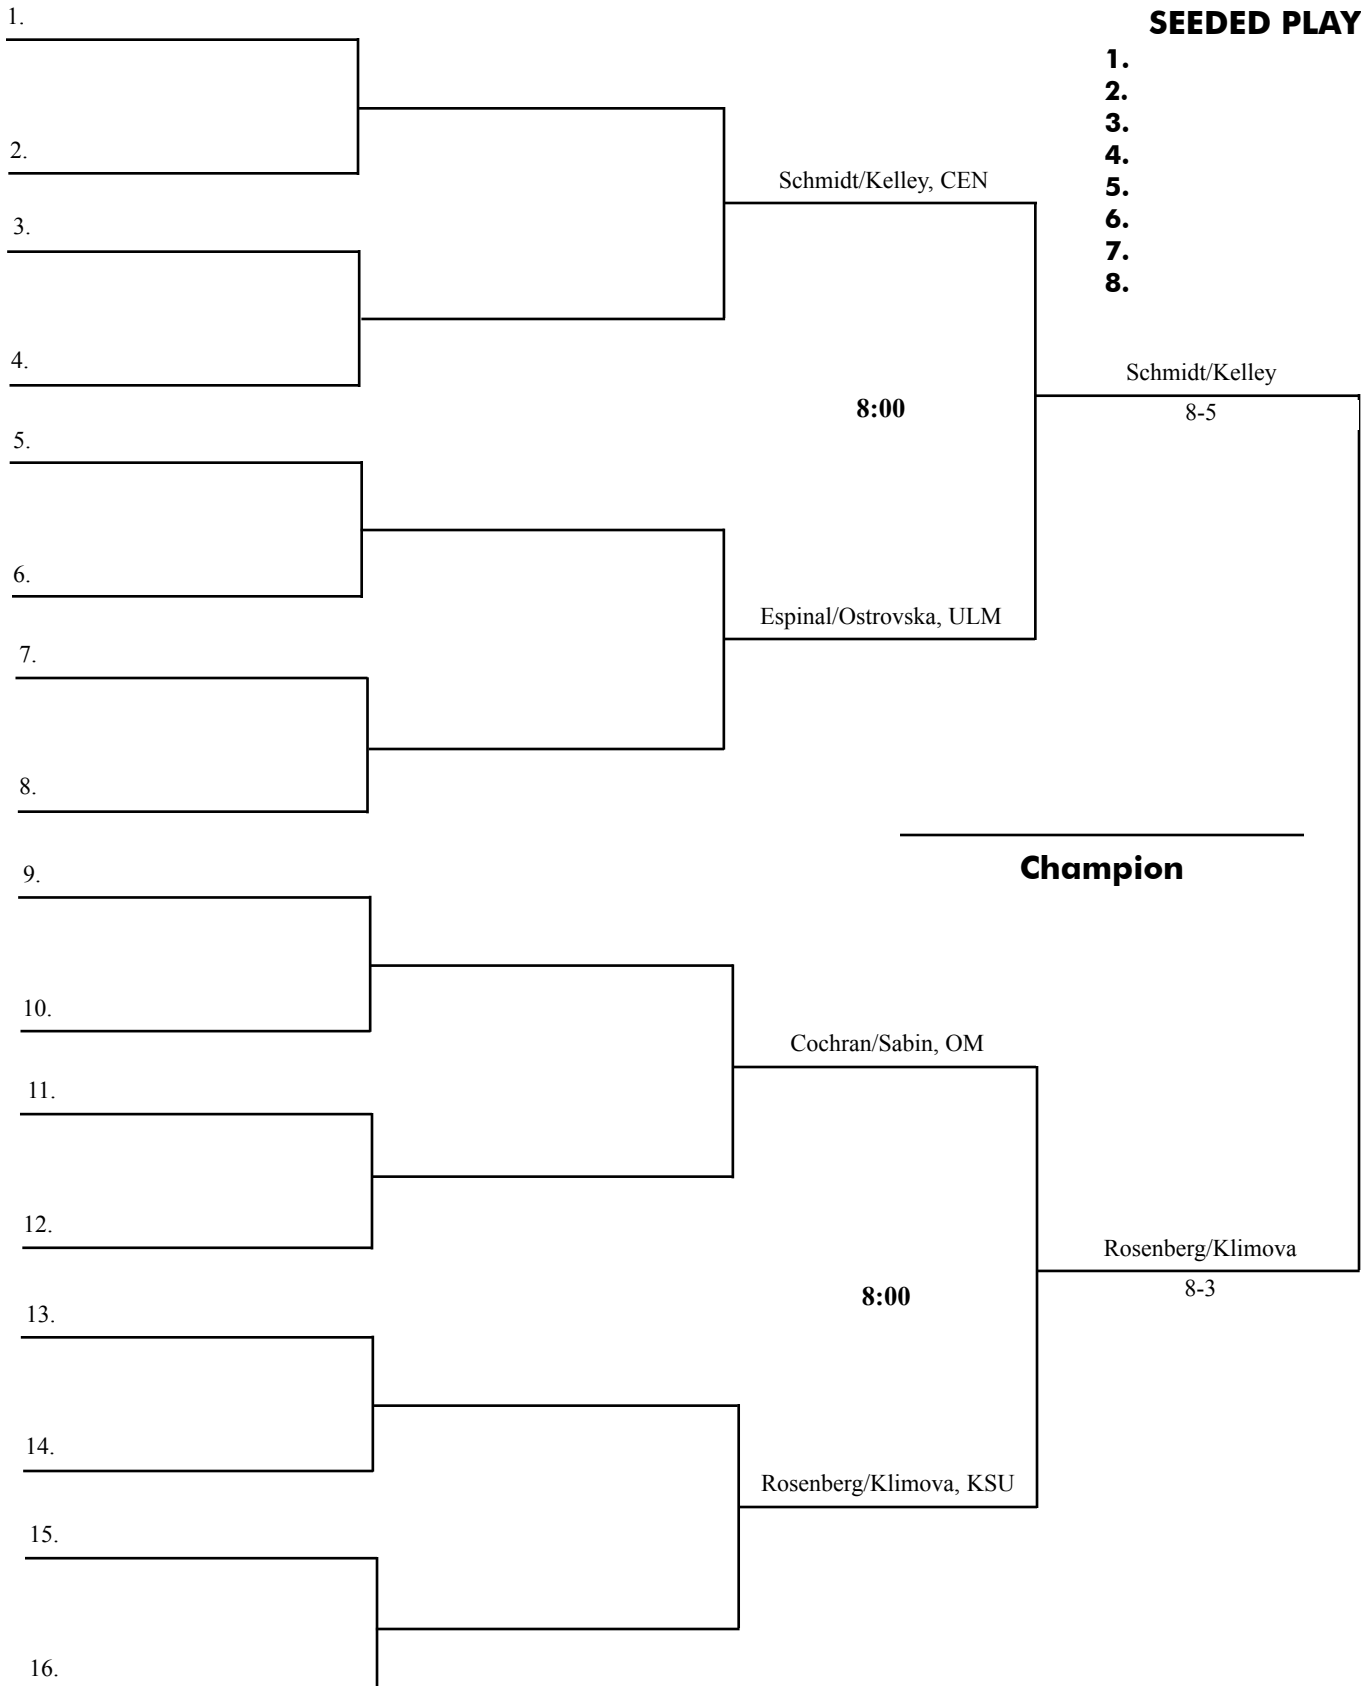

OLE MISS FALL TENNIS CLASSIC

BLUE DRAW DOUBLES CONSOLATION

September 24-26 • Palmer/Salloum Tennis Center • Oxford, MS

SATURDAY

SATURDAY

SEEDED PLAYERS

- 1.
- 2.
- 3.
- 4.
- 5.
- 6.
- 7.
- 8.

OLE MISS FALL TENNIS CLASSIC