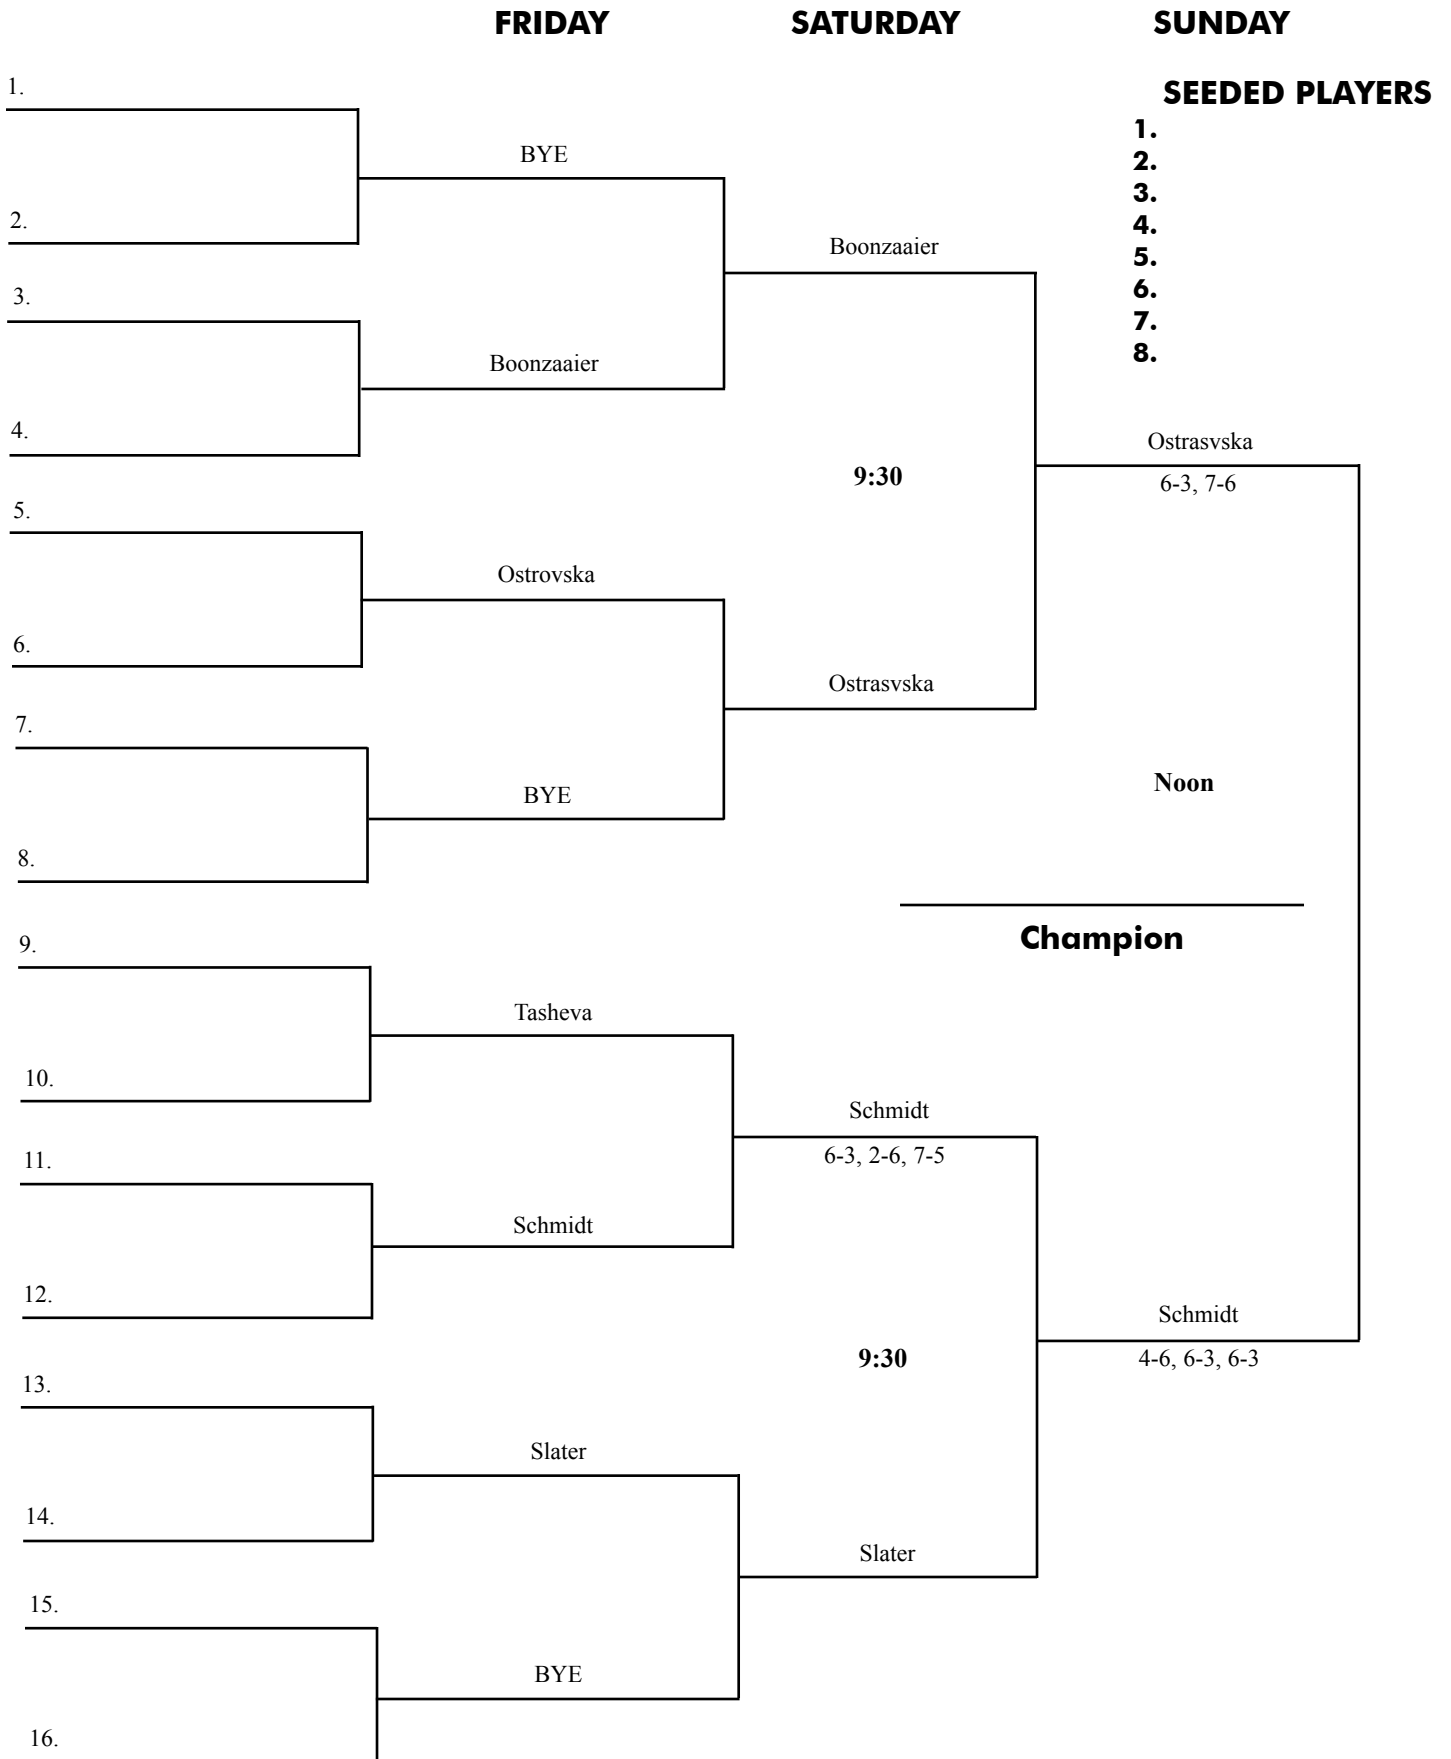

SATURDAY

OLE MISS FALL TENNIS CLASSIC

WHITE DRAW SINGLES CONSOLATION

September 24-26 • Palmer/Salloum Tennis Center • Oxford, MS

OLE MISS FALL TENNIS CLASSIC

BLUE DRAW SINGLES CONSOLATION

September 24-26 • Palmer/Salloum Tennis Center • Oxford, MS