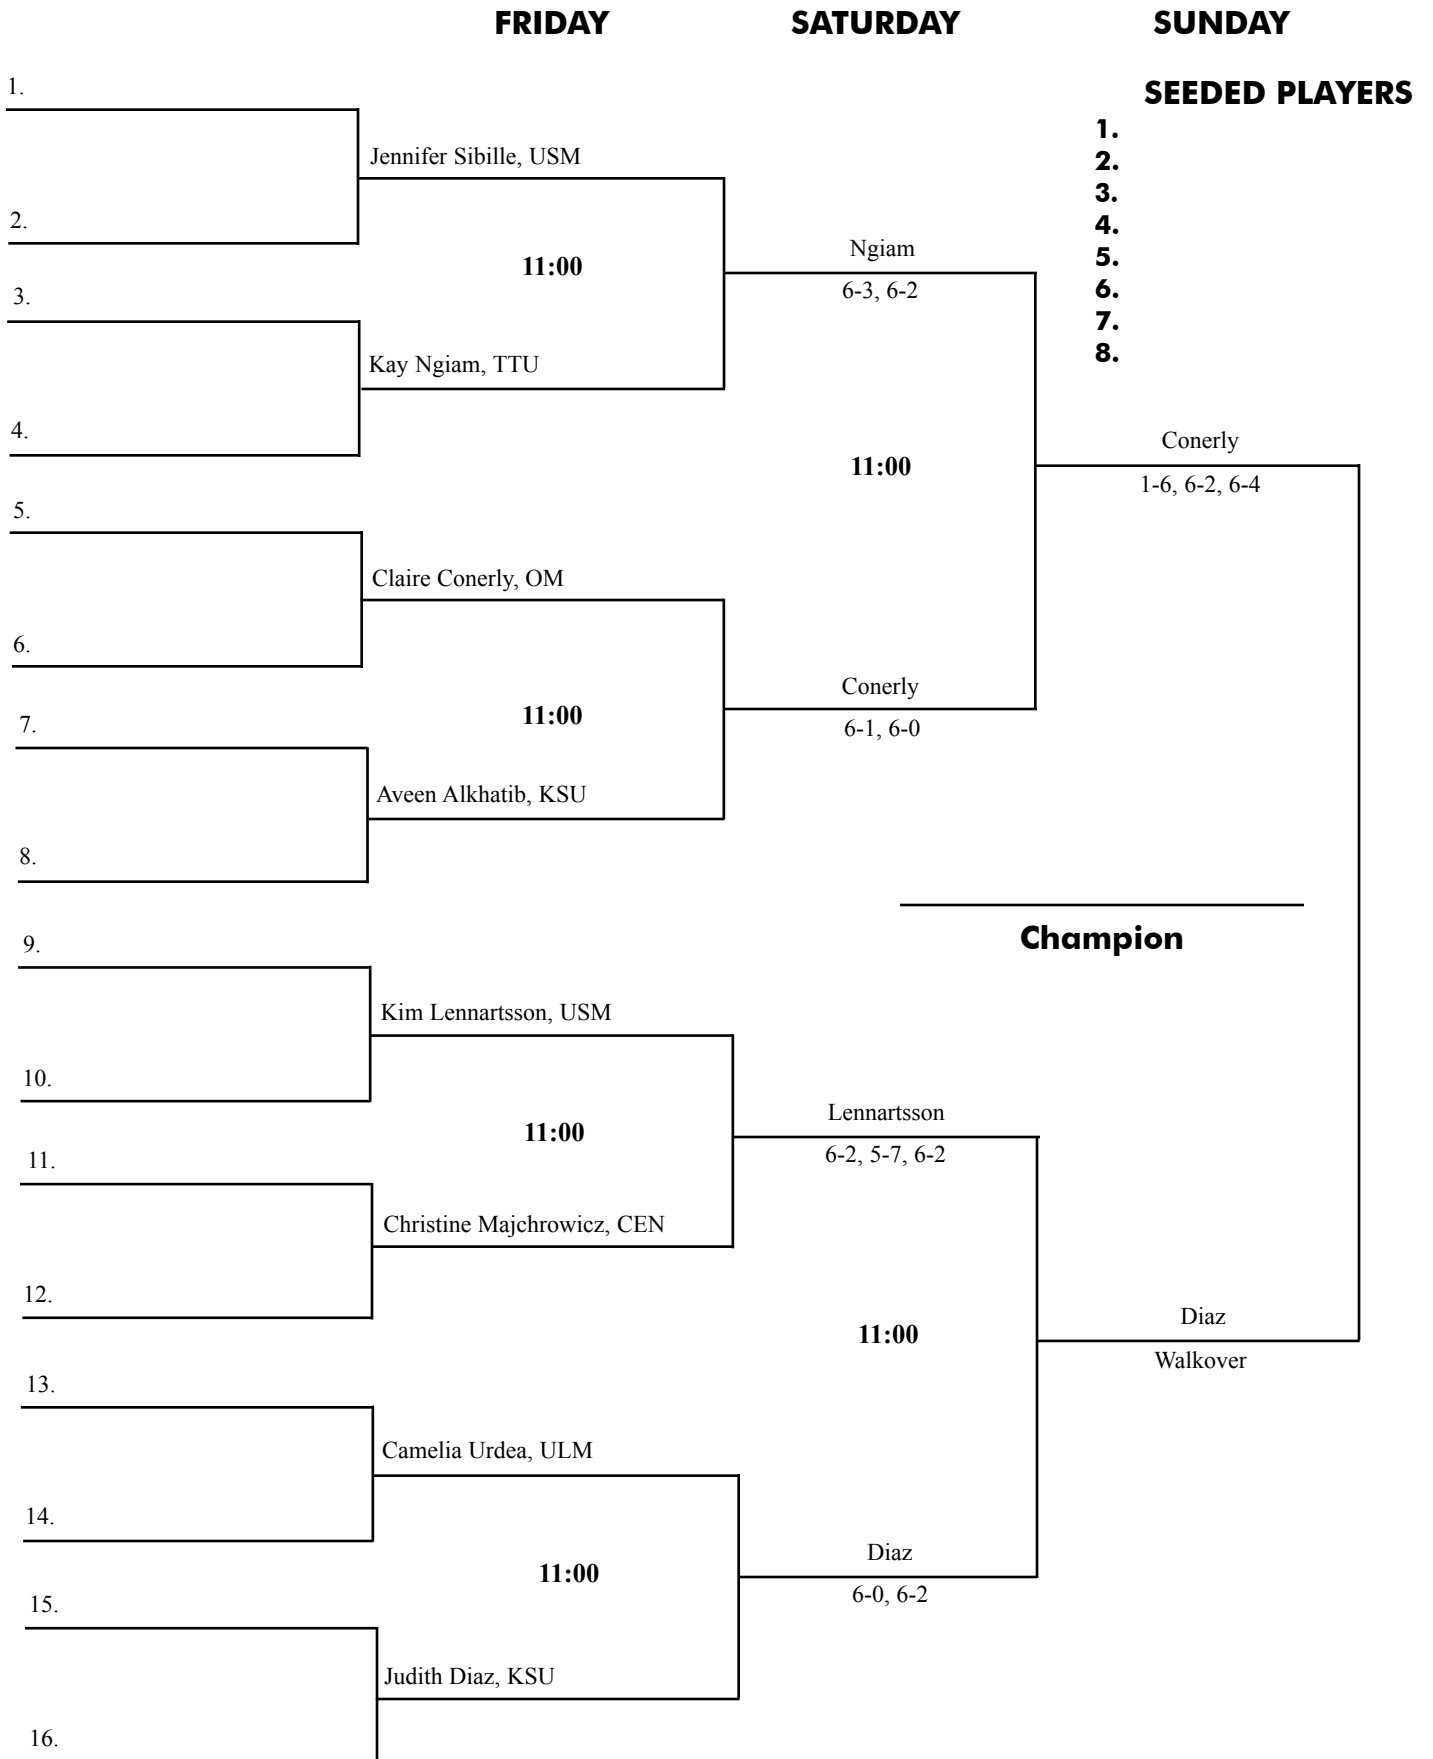

OLE MISS FALL TENNIS CLASSIC

RED DRAW SINGLES

September 24-26 • Palmer/Salloum Tennis Center • Oxford, MS