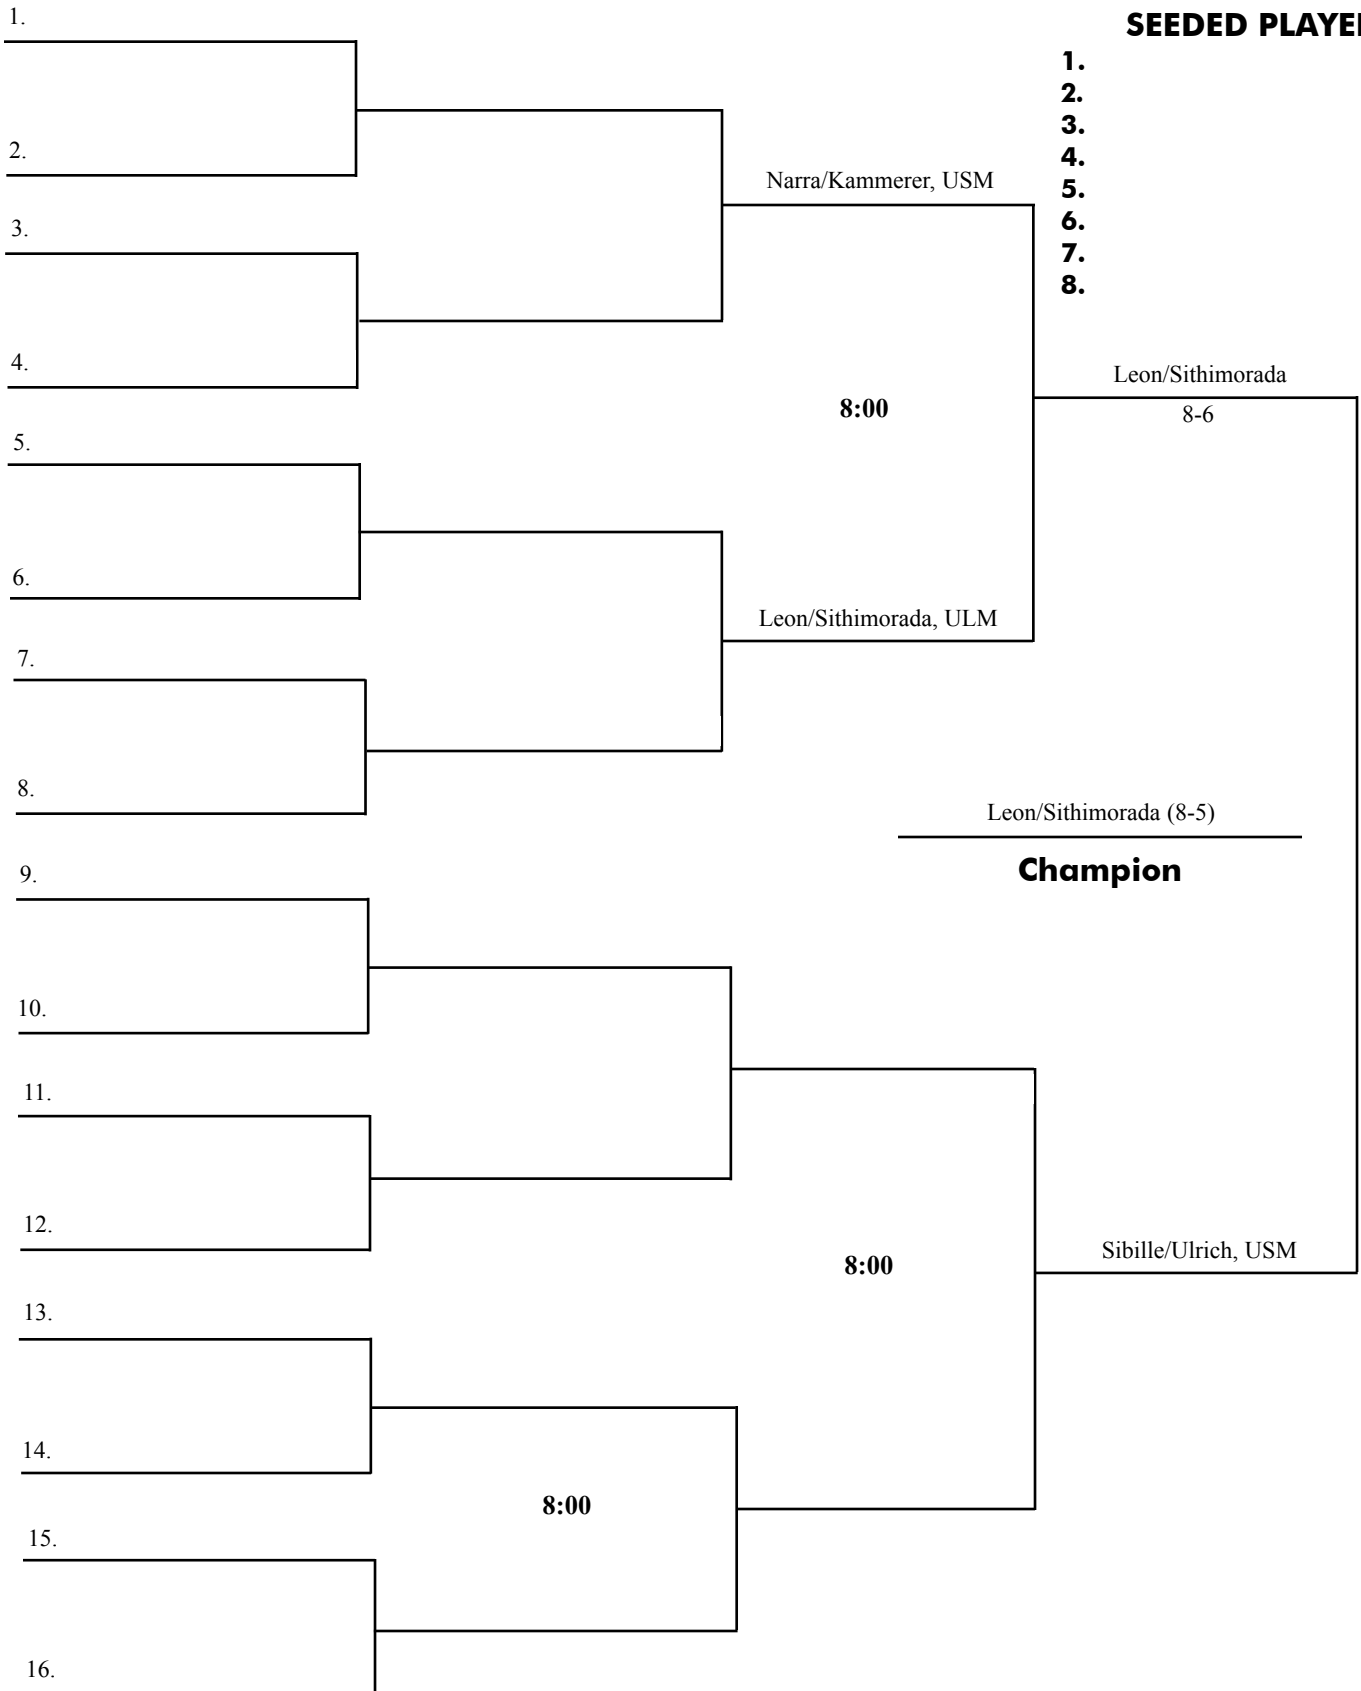

OLE MISS FALL TENNIS CLASSIC

WHITE DRAW DOUBLES CONSOLATION

September 24-26 • Palmer/Salloum Tennis Center • Oxford, MS

SATURDAY

SATURDAY

SEEDED PLAYERS