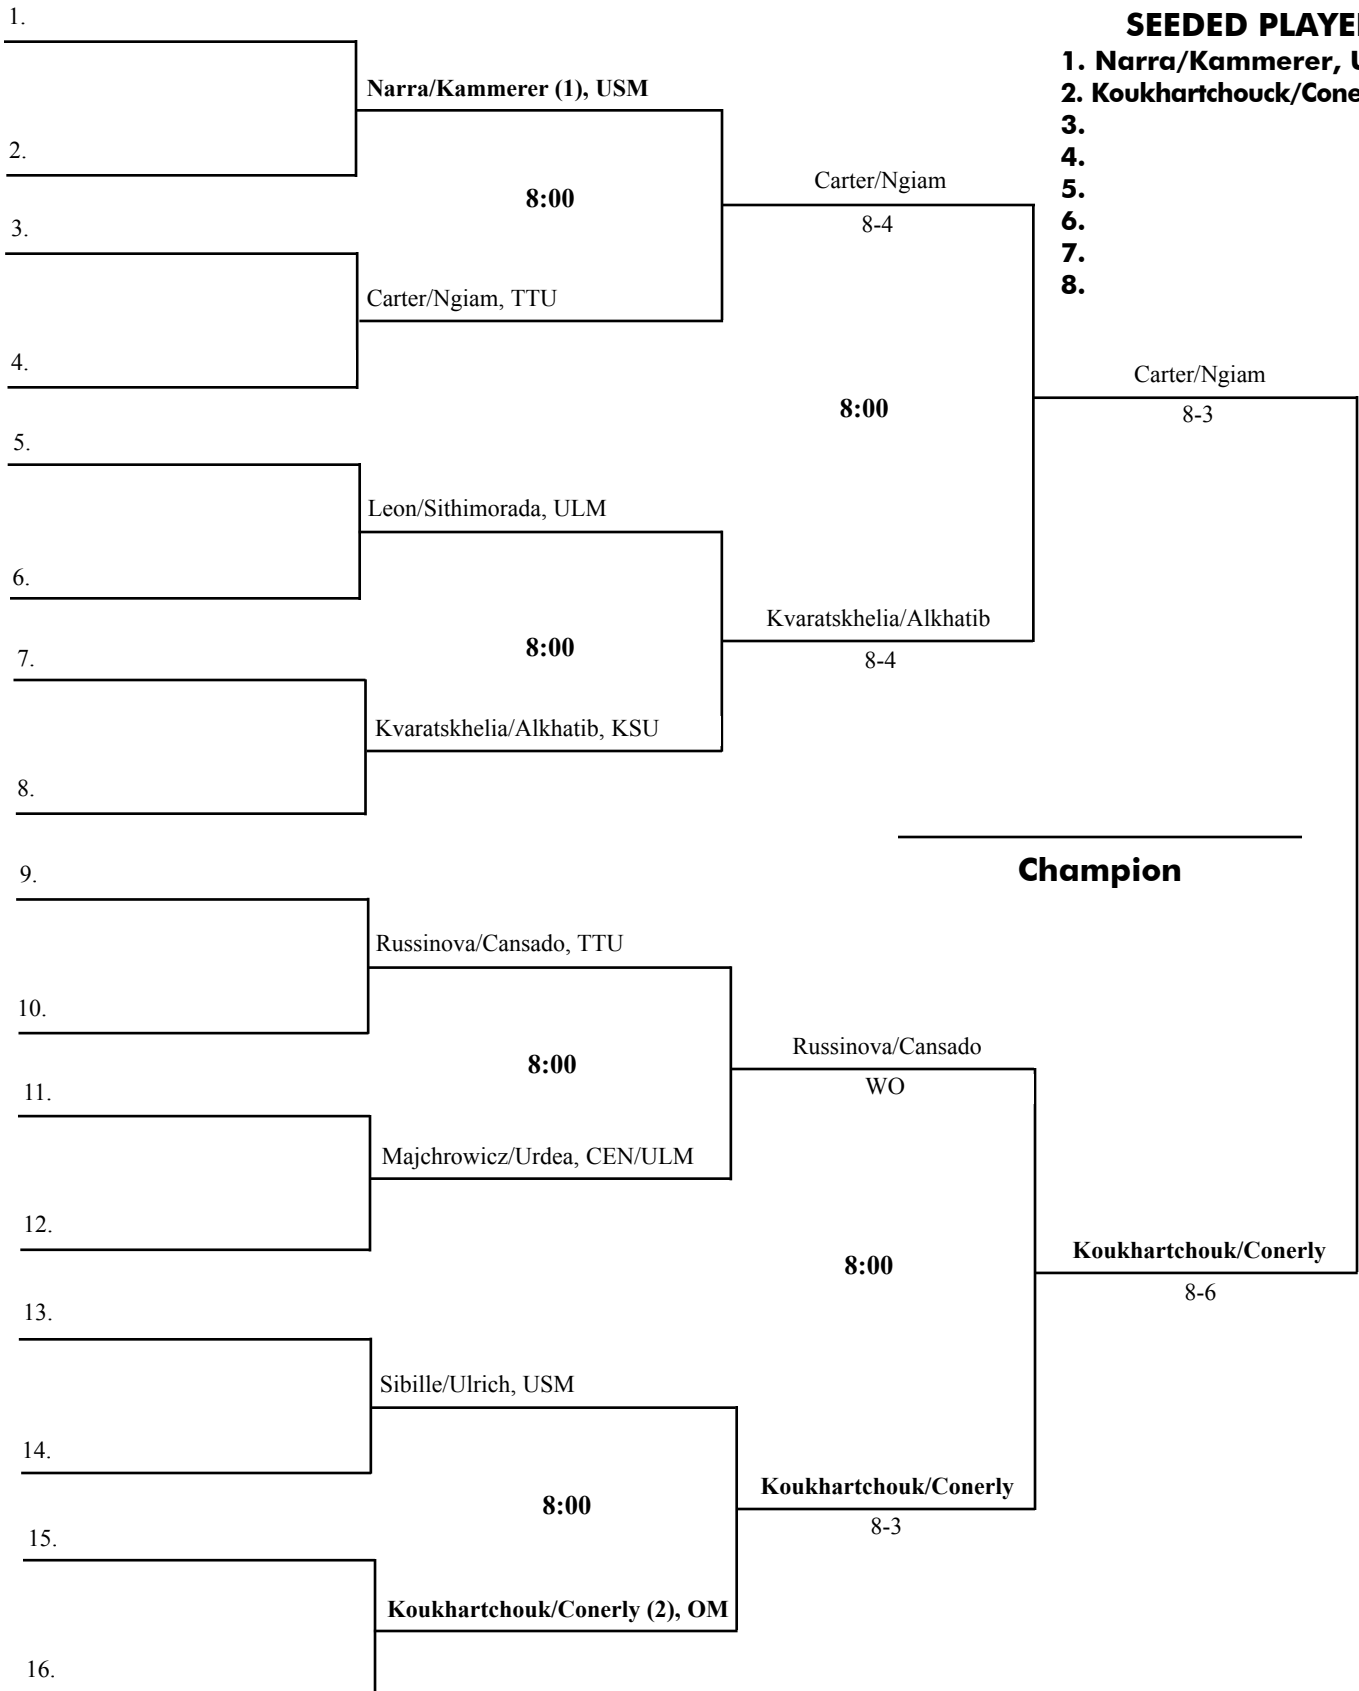

OLE MISS FALL TENNIS CLASSIC

WHITE DRAW DOUBLES

September 24-26 • Palmer/Salloum Tennis Center • Oxford, MS

FRIDAY

SATURDAY

SATURDAY