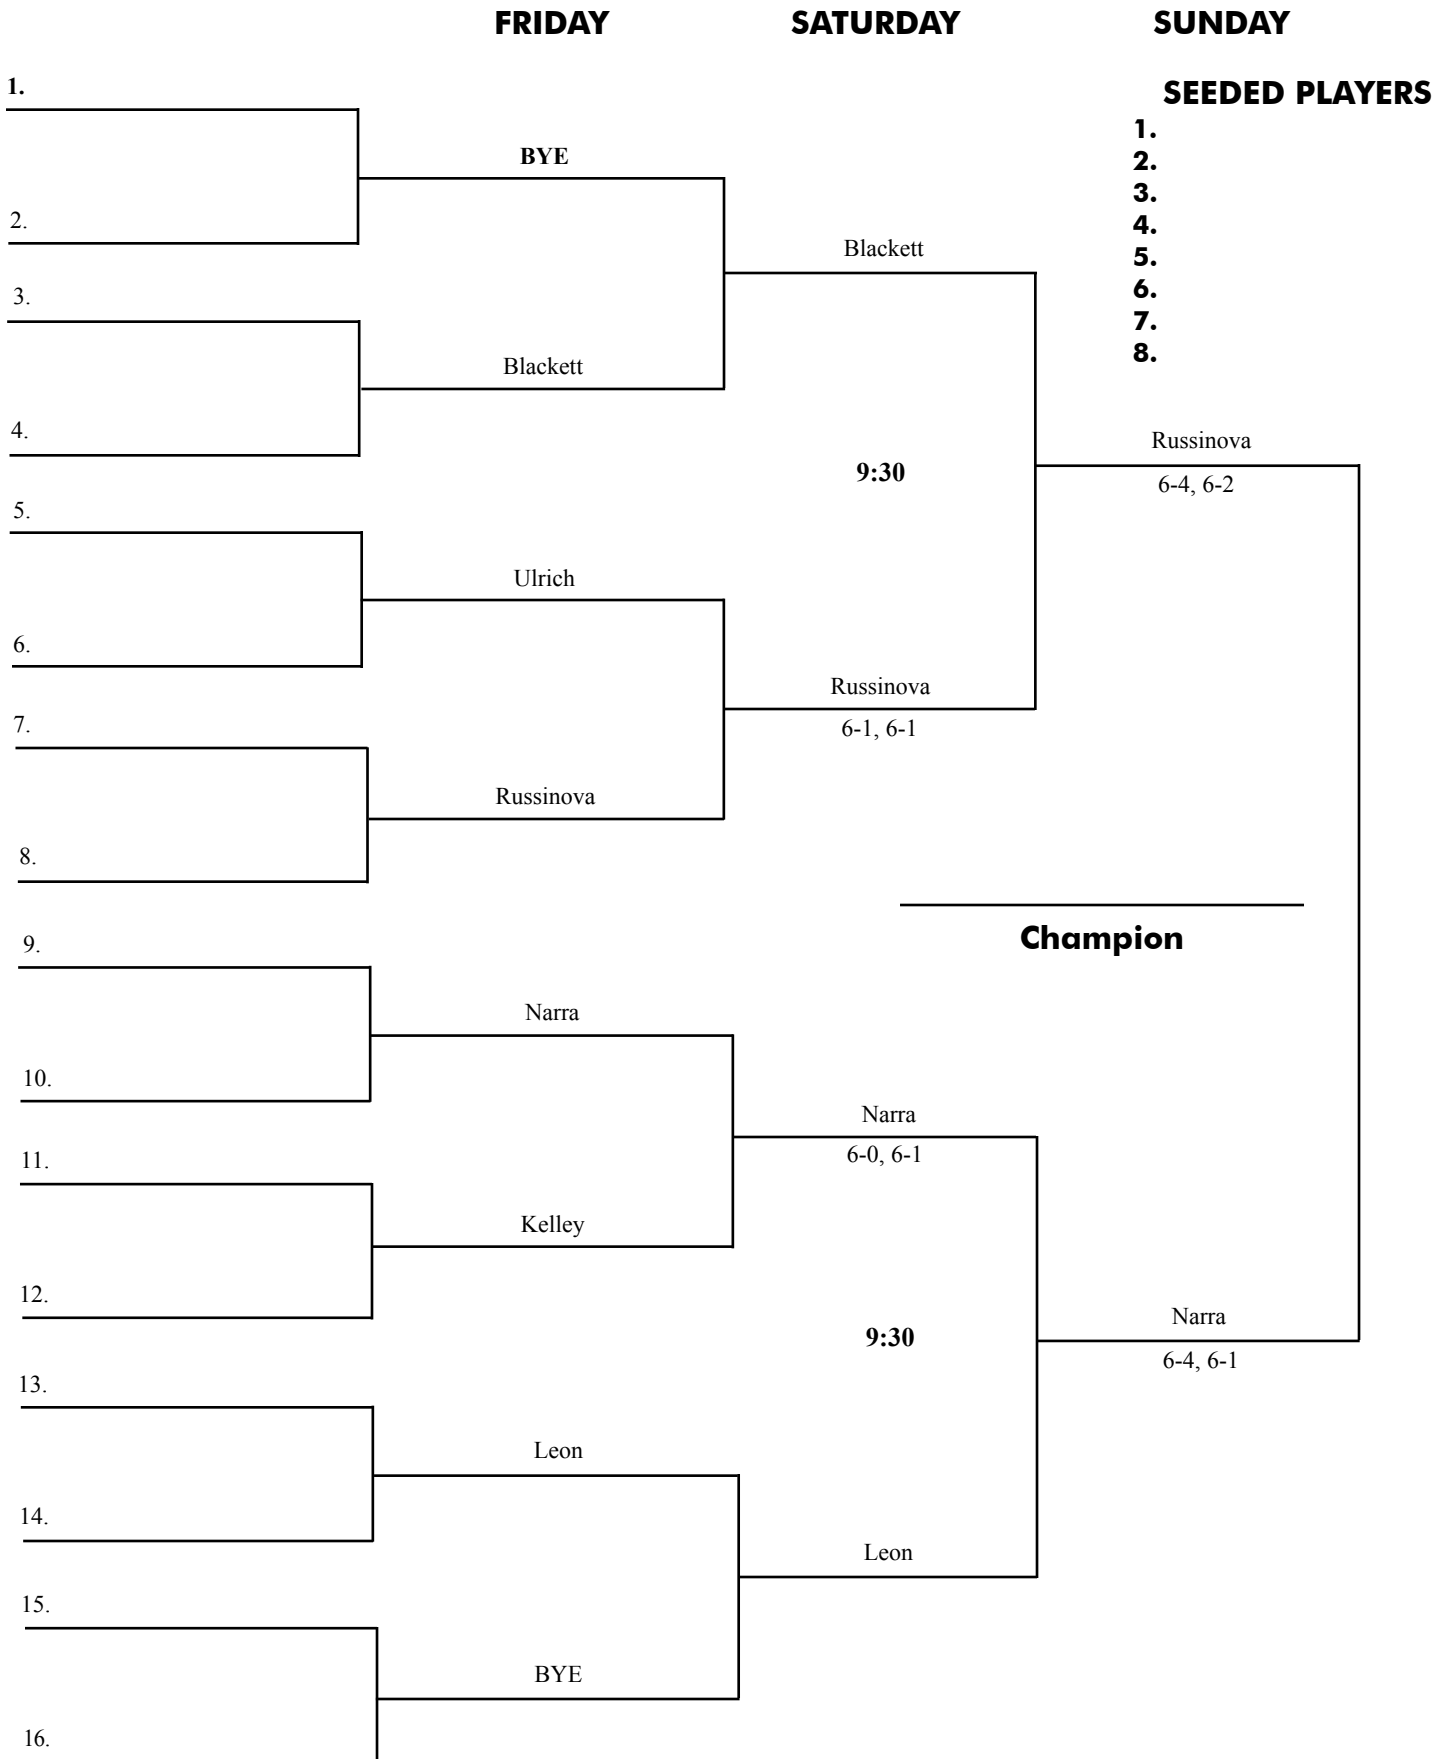

OLE MISS FALL TENNIS CLASSIC

WHITE DRAW SINGLES CONSOLATION

September 24-26 • Palmer/Salloum Tennis Center • Oxford, MS