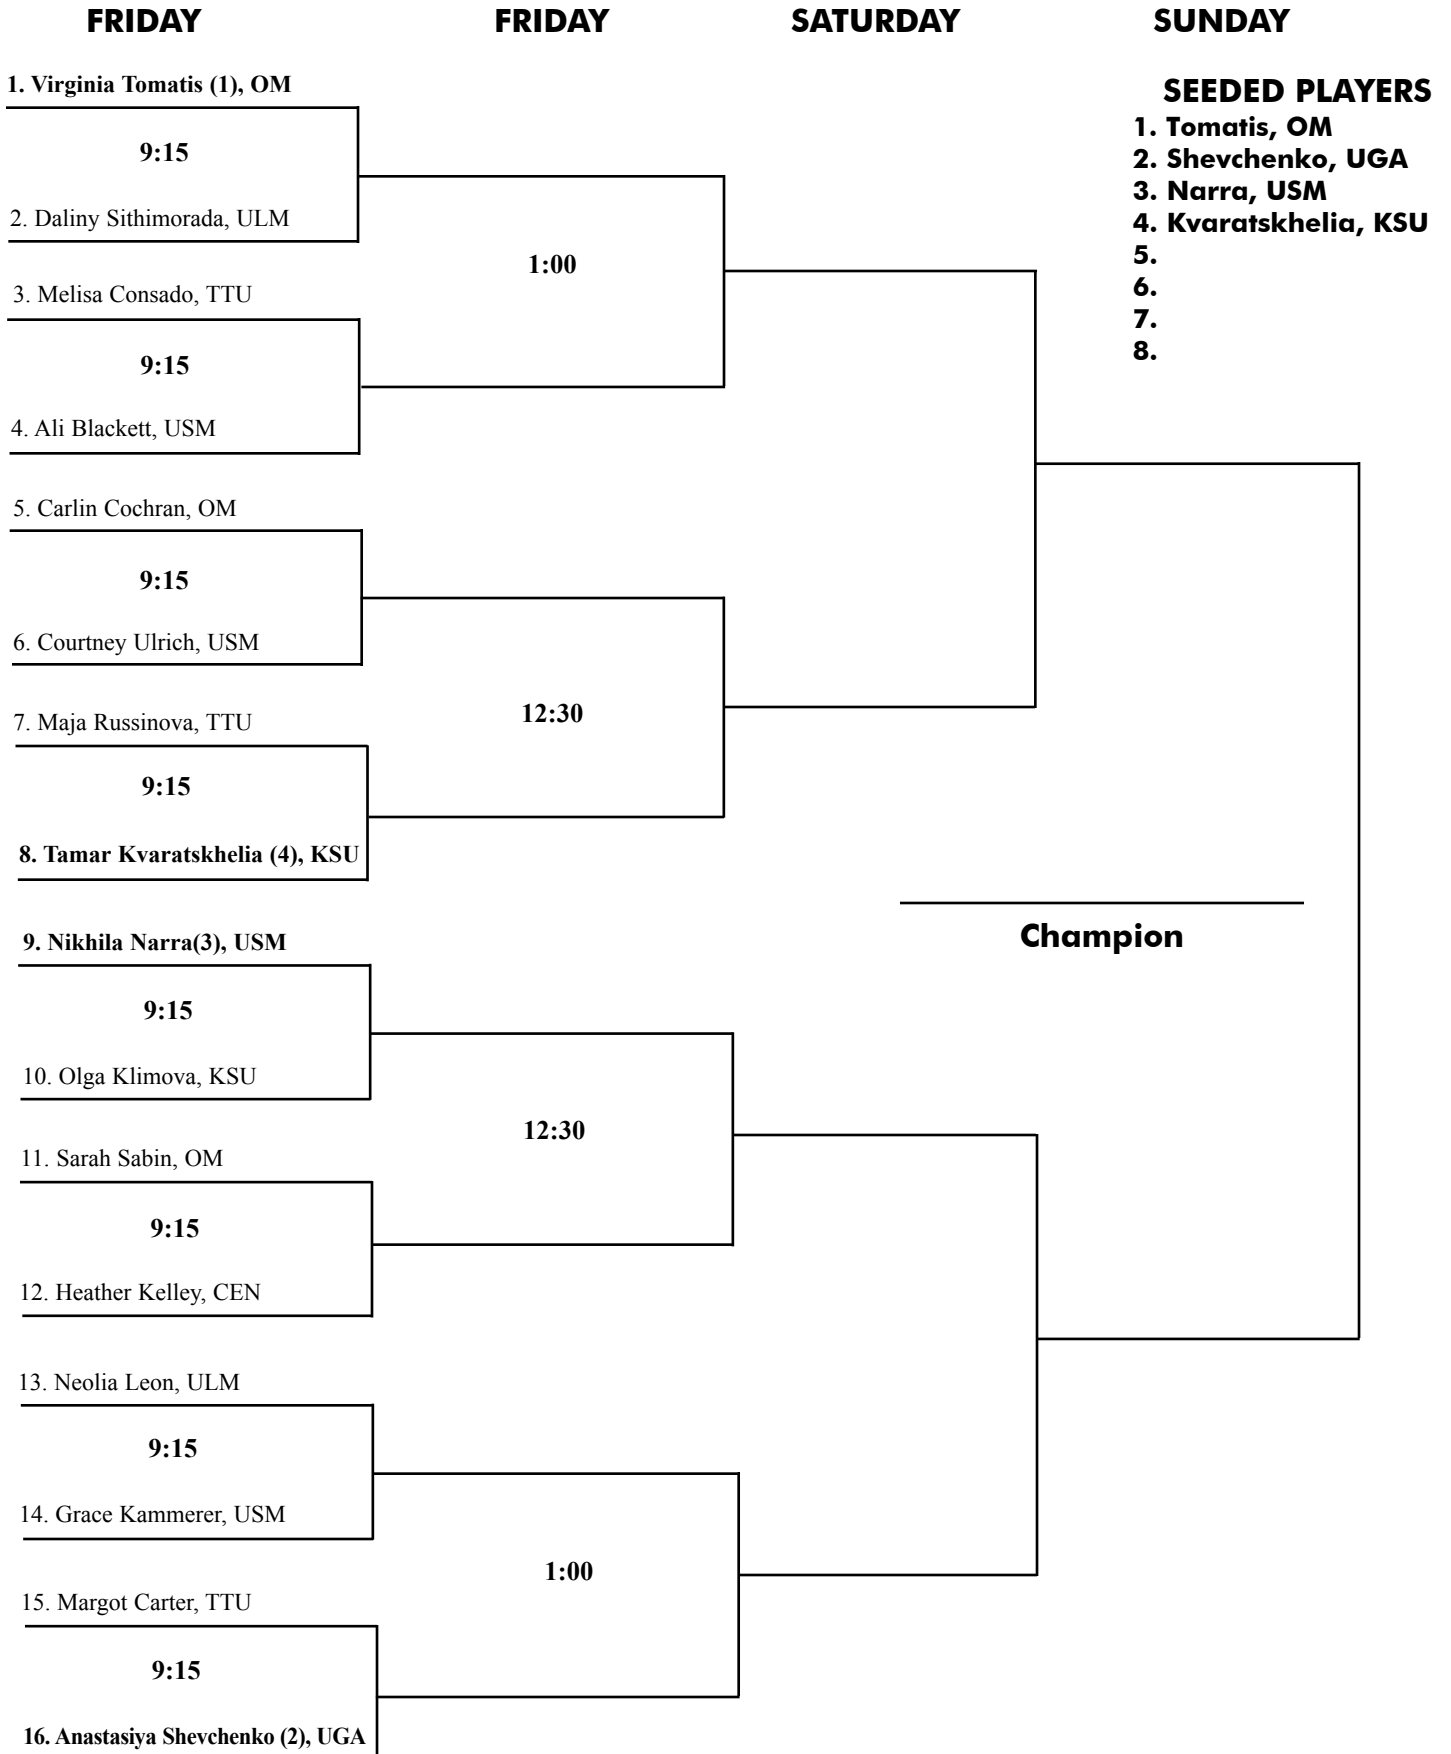

OLE MISS FALL TENNIS CLASSIC

WHITE DRAW SINGLES

September 24-26 • Palmer/Salloum Tennis Center • Oxford, MS